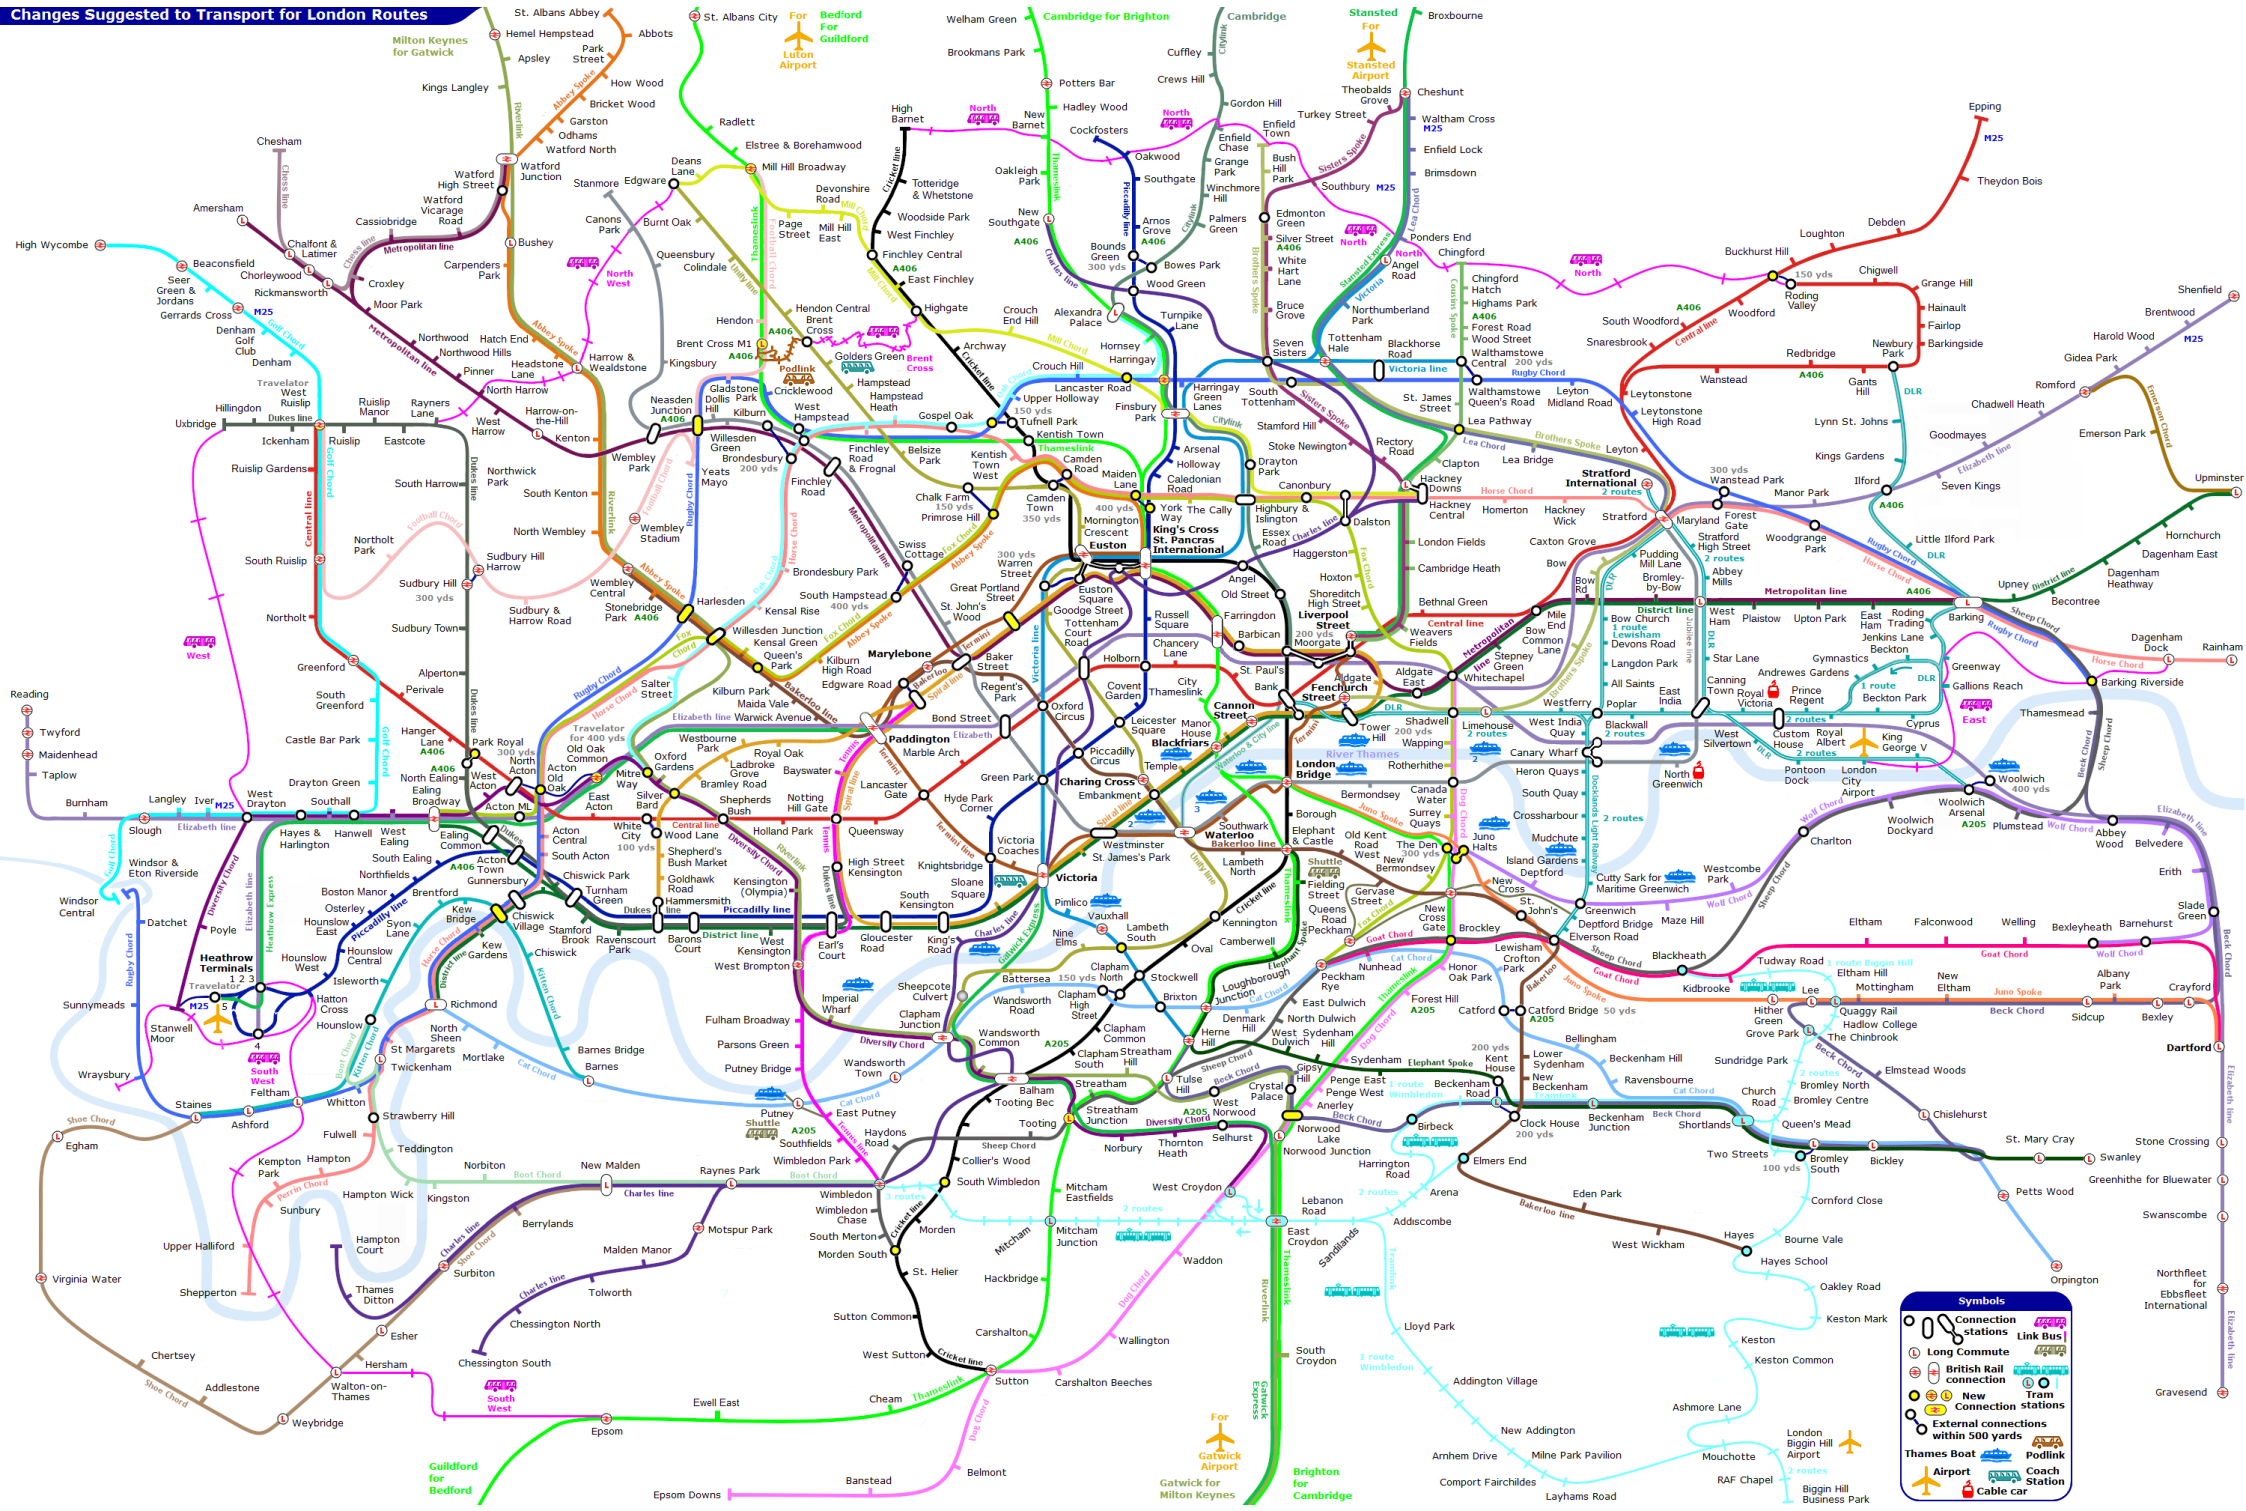

Changes Suggested to Transport for London Routes

Symbols

- Connection Stations
- Long Commute
- British Rail connection
- New Connection stations
- External connections within 500 yards
- Thames Boat
- Airport
- Link Bus
- Pedlink
- Coach Station
- Cable Car