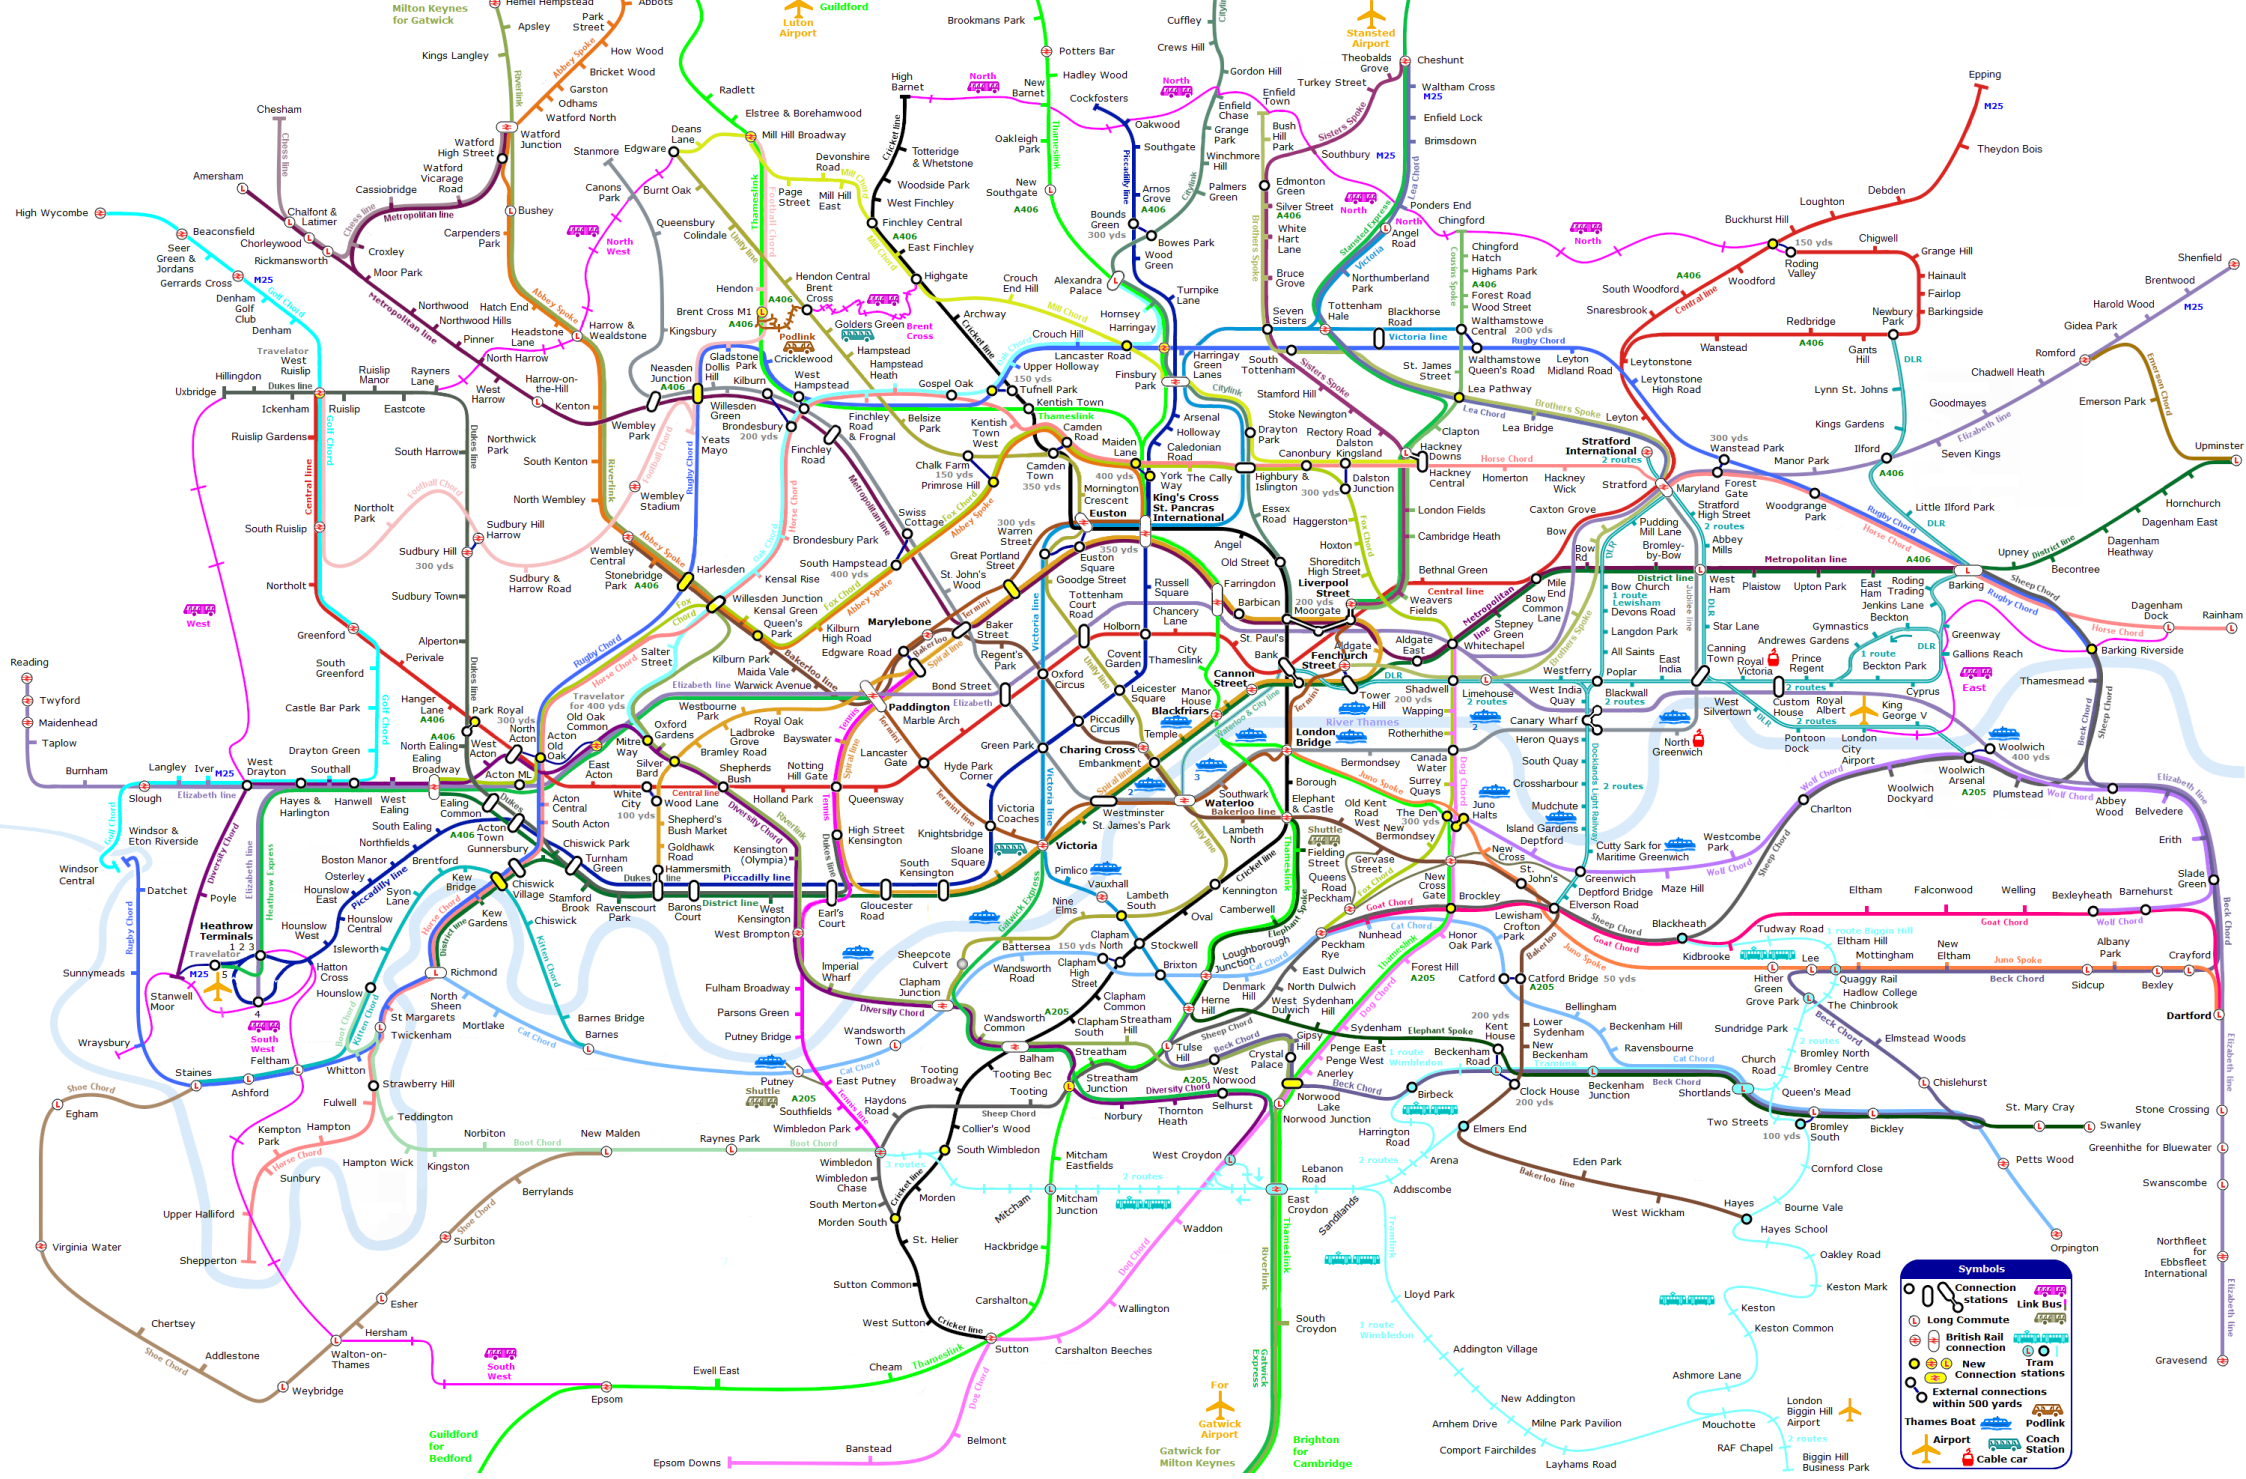

Changes Suggested to Transport for London Routes

Symbols

- Connection stations
- Long Commute
- British Rail connection
- New Tram
- External connections within 500 yards
- Thames Boat
- Airport
- ProdiLink
- Coast Station
- Cable Car